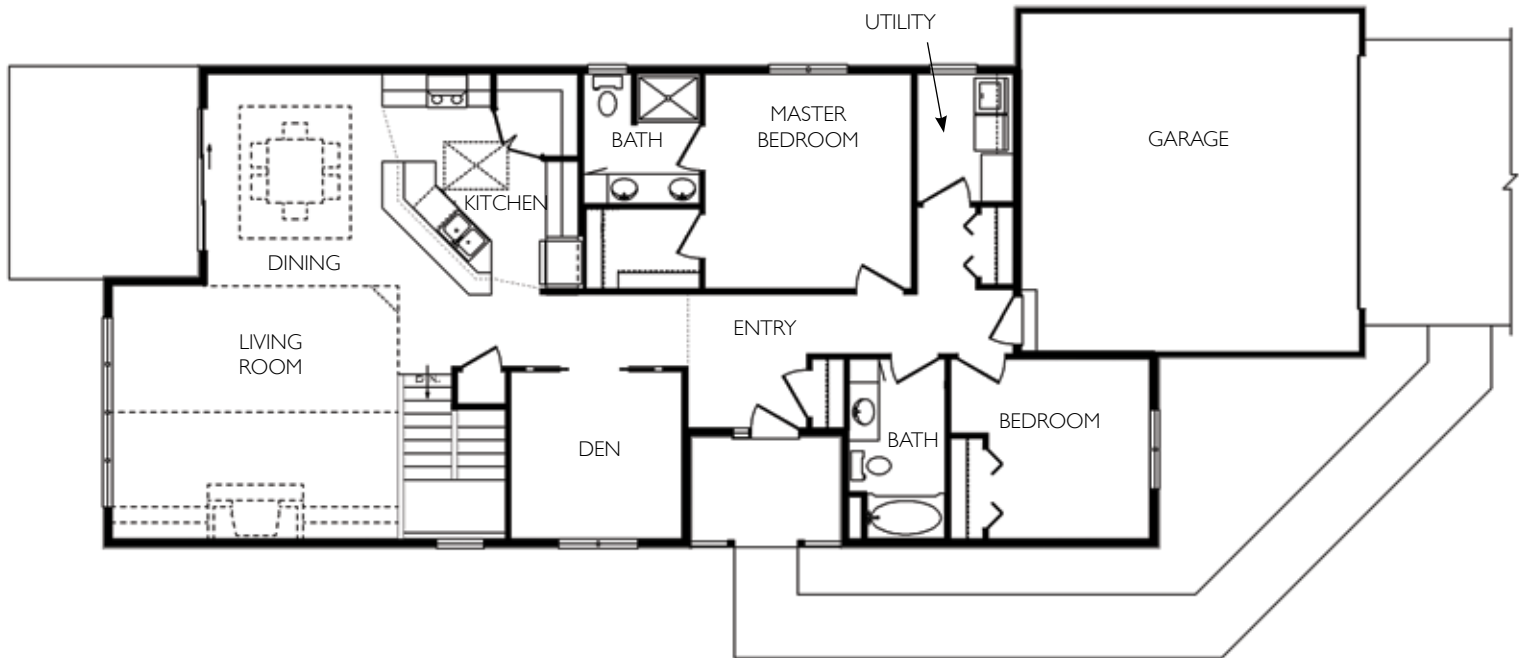

**4005  
Hemlock  
Court  
Oshkosh**

Directions: Hwy. 41 to exit Hwy. 45 west to Ryf Road. Left on Ryf Road, left on Edgewood Road, right on Fraiser Drive, right on Helmock Court.

**FOR SALE**

1714 sq. ft. ❖ 2 bedrooms ❖ 2 baths

**HOME FEATURES**

- ❖ Carefree condominium living with top of the line amenities
- ❖ Located within Edgewood Village's 70 acres of gently rolling meadows
- ❖ Surrounded by serene walking trails, ponds and nature conservancies
- ❖ 1,962 sq ft ranch home with two bedrooms and den/office
- ❖ Open concept design
- ❖ Full basement with finished family room
- ❖ Skylight and corner walk-in pantry in kitchen
- ❖ Gas fireplace and built-in cabinets in living room
- ❖ Spacious deck perfect for enjoying the open green space
- ❖ Hardwood floors, central vac plus so much more