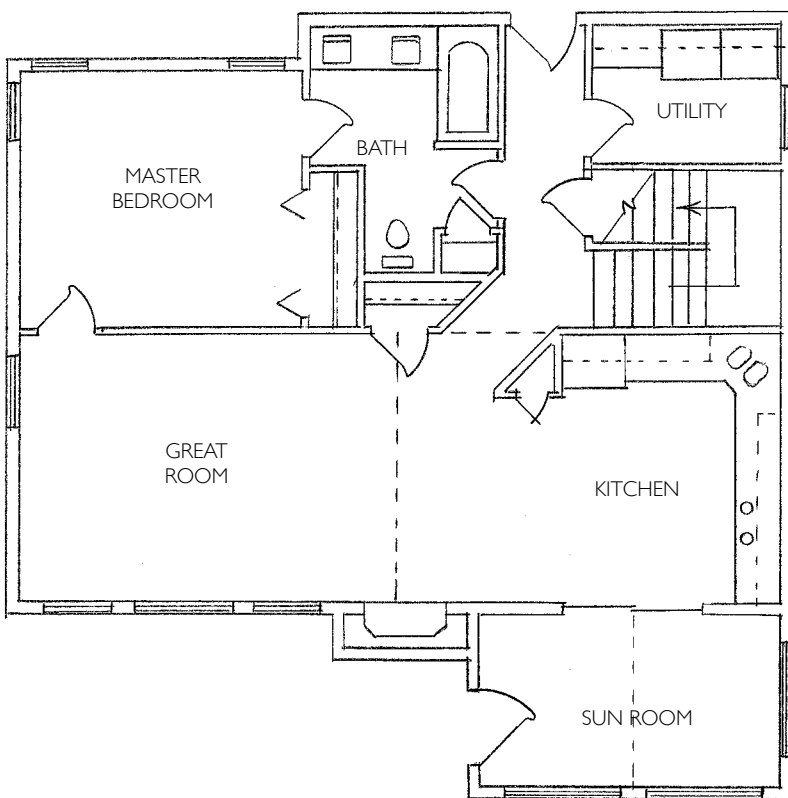

1232 sq. ft. ❖ 2 bedrooms ❖ 2 baths

**HOME FEATURES**

- ❖ Charming lakeside cottage on the shores of beautiful Lake Winneconne.
- ❖ Inspired by America's coastal villages, this quaint design is timeless.
- ❖ Built for under \$85 sq ft. Just ask us how!
- ❖ Floor to ceiling windows take advantage of each lake view.
- ❖ Open concept design allows for multi purposing each space.