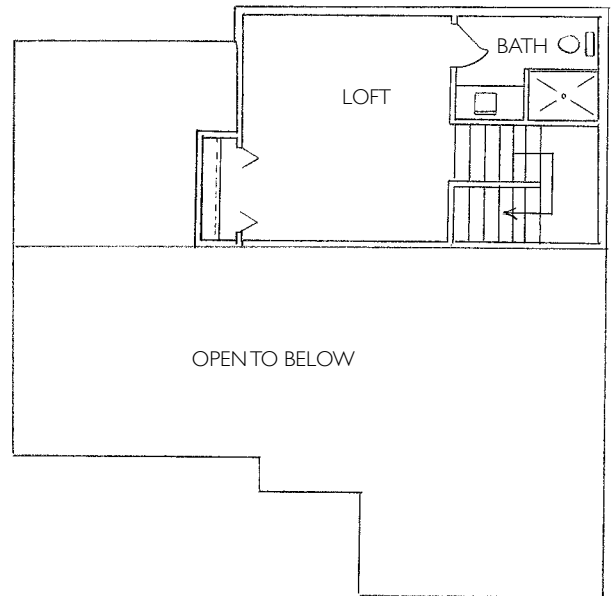

1232 sq. ft. ❖ 2 bedrooms ❖ 2 baths

**HOME FEATURES**

- ❖ Charming lakeside cottage on the shores of beautiful Lake Winneconne.
- ❖ Inspired by America's coastal villages, this quaint design is timeless.
- ❖ Built for under \$85 sq ft. Just ask us how!
- ❖ Floor to ceiling windows take advantage of each lake view.
- ❖ Open concept design allows for multi purposing each space.