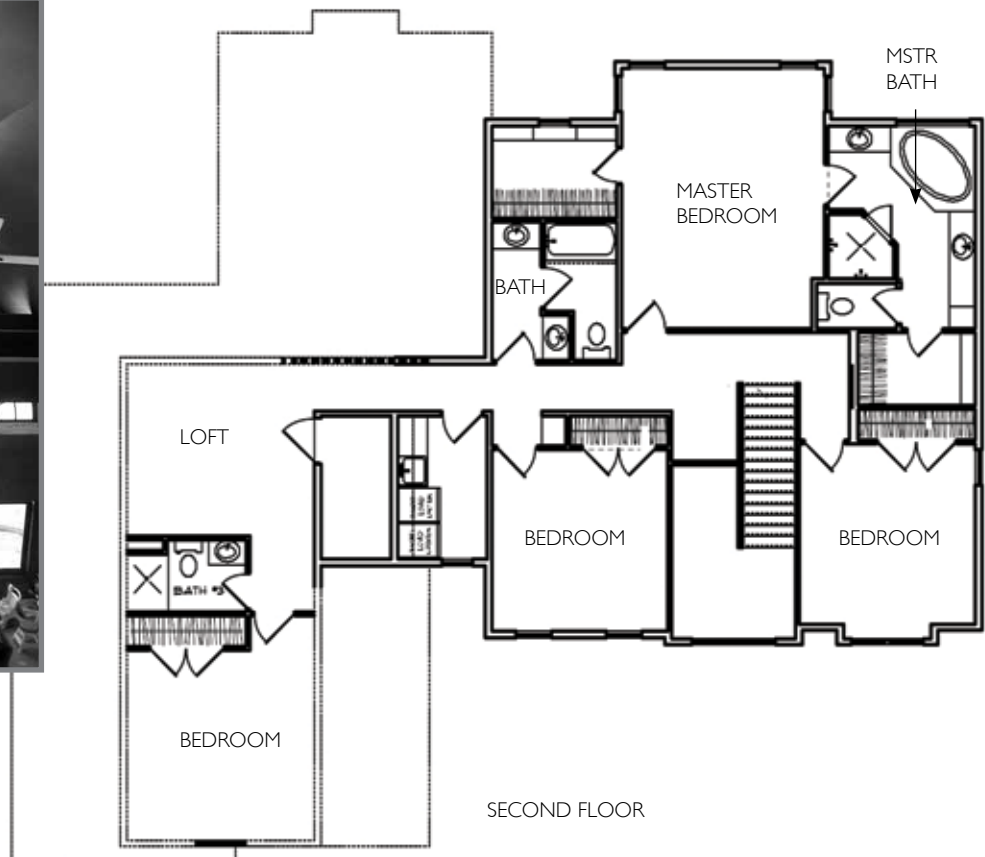

**3159 Quail
 Run Drive
 Oshkosh**

Directions: From Hwy 41 exit west on 9th Ave, past Oakwood Rd. Turn right on Quail Run Dr.

REMODEL

❖ 500 sq. ft. addition ❖

HOME FEATURES

- ❖ 500 sq. ft. addition to builder's personal residence
- ❖ Luxurious guest bedroom and bath
- ❖ Media loft overlooking the Great Room
- ❖ Builder will be present to discuss your project

- ❖ Loft could have many creative design themes:
 exercise room, kid's dance studio
 mother-in-law suite with private living room
 craft area, study hall
- See how I designed this future space into my plans.