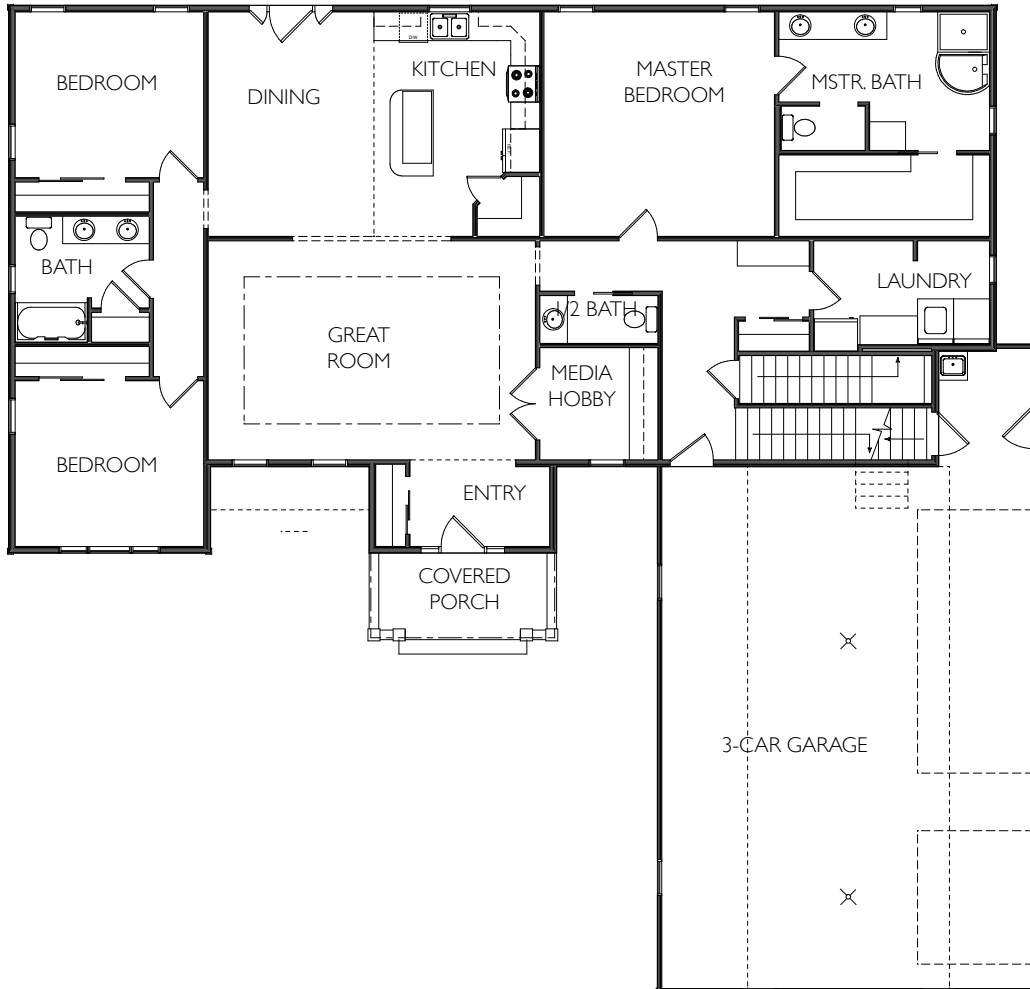

**8132
 Challenger
 Drive
 Town of Clayton**

Directions: From Highway 41 go north on highway 76, west on Larsen Rd., turn north on Challenger; second house on the right.

2332 sq. ft. ❖ 3 bedrooms ❖ 2.5 baths

HOME FEATURES

- ❖ 2332 sq. ft. split bedroom ranch
- ❖ 3 bedrooms
- ❖ 2 ½ baths
- ❖ 3 car insulated side entry garage
- ❖ 1st floor laundry and lockers
- ❖ finished bonus room above garage
- ❖ large master suite with steam shower/sauna
- ❖ media center off great room